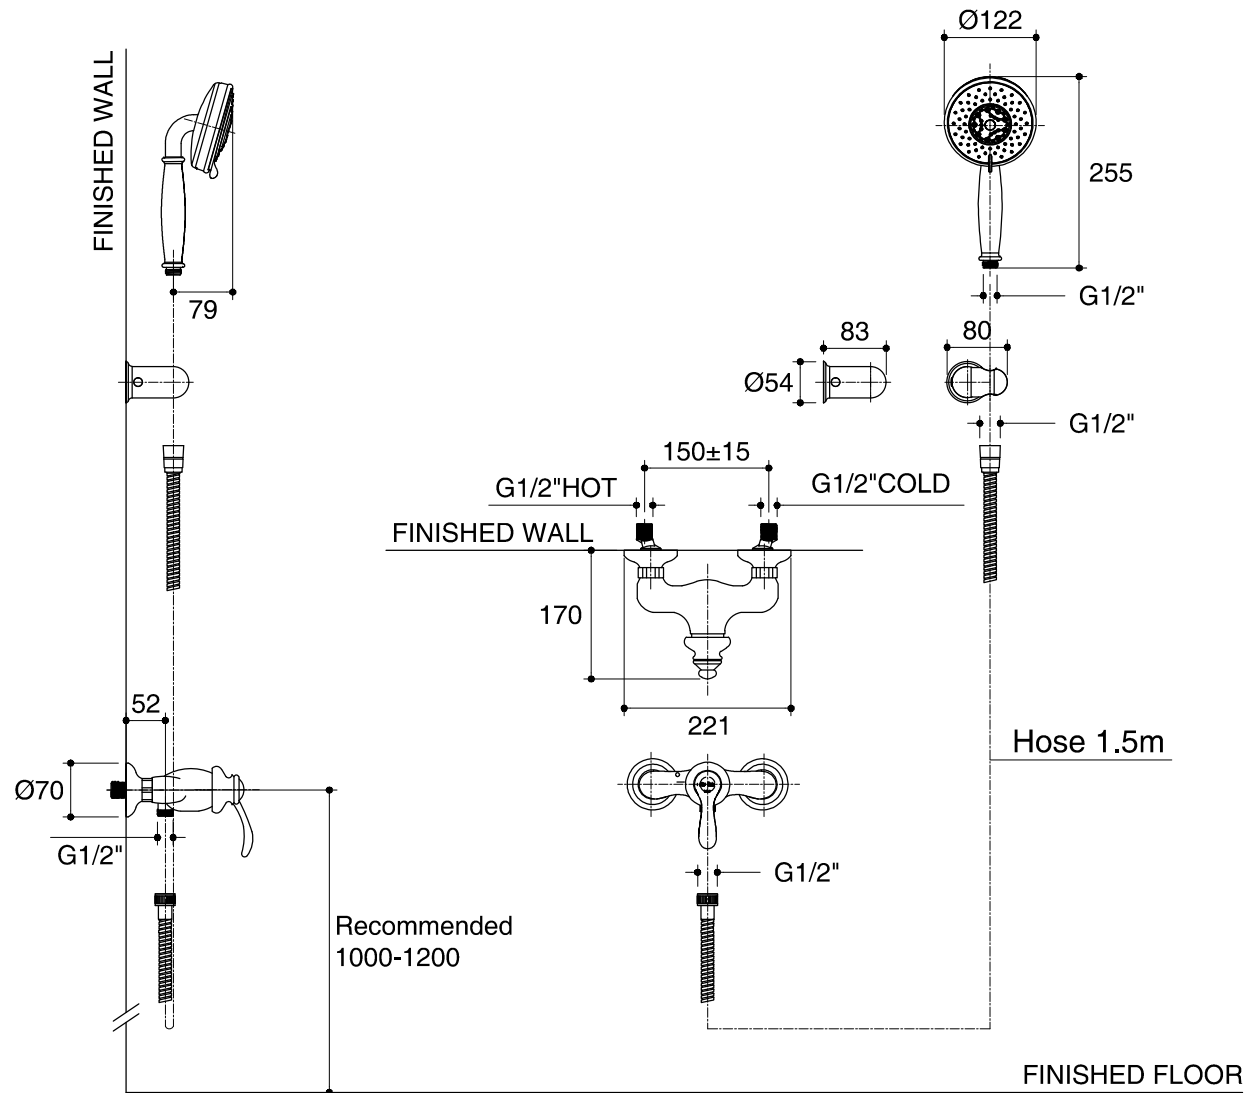

Dimensions are approximate.

Unit: mm

SKU	K-72697T-B4
Name	FAIRFAX
Description	EXPOSED WALL-MOUNT SHOWER MIXER

KOHLER

*The recommended dimension for installation can be adjusted according to user preferences and layout.